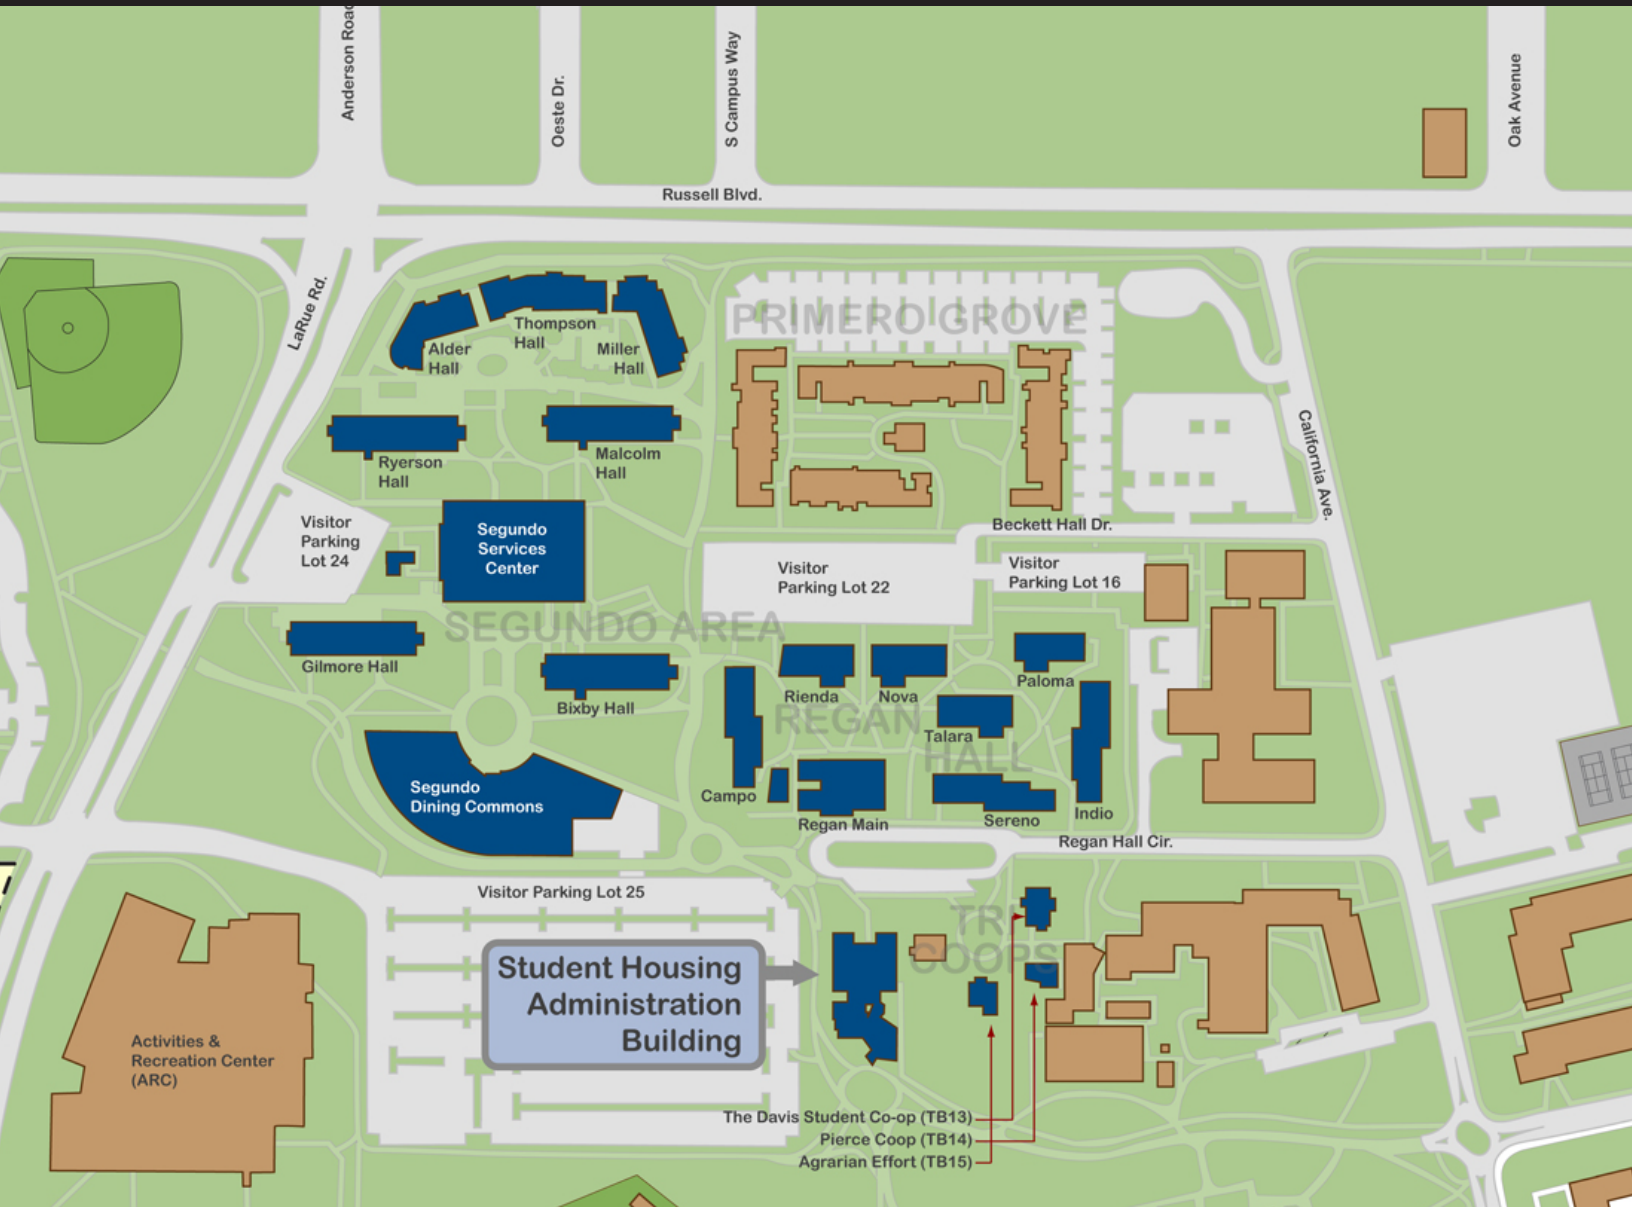

# Student Housing Administration Building

## Directions

### From Sacramento / Tahoe / Foothills:

- Travel west on Interstate 80
- Exit north on Hwy 113
- Exit at Hutchison Drive, stay right (head east)
- Turn left onto La Rue Road
- Turn right at stoplight into Parking Lot 25 (next to the ARC)

### From Bay Area / Fairfield / Wine Country / Coast:

- Travel east on Interstate 80
- Exit north on Hwy 113
- Exit at Hutchison Drive, stay right (head east)
- Turn left onto La Rue Road
- Turn right at stoplight into Parking Lot 25 (next to the ARC)